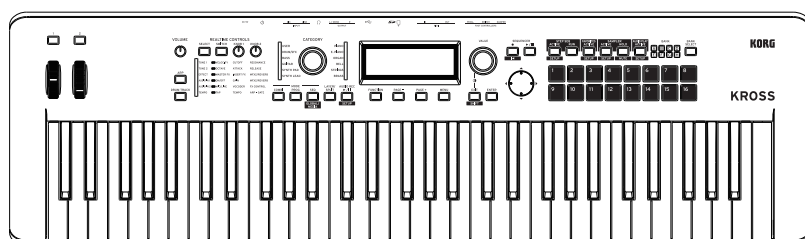

KROSS

SYNTHESIZER WORKSTATION

Voice Name List

KORG

EFGSJ 2

Table of Contents

Programs.....	3	27(INT): Percussion Kit.....	49
Category: PIANO.....	3	28(INT): Orchestra&Ethno Kit.....	50
Category: E.PIANO.....	4	29(INT): BD&SD Catalog 1.....	52
Category: ORGAN.....	5	30(INT): BD&SD Catalog 2.....	53
Category: BELL.....	6	31(INT): Cymbal Catalog.....	54
Category: STRINGS.....	7	32(INT): Rock Kit 1 Mono.....	55
Category: BRASS.....	8	33(INT): Jazz Kit Mono.....	56
Category: SYNTH LEAD.....	9	34(INT): Wild Kit.....	57
Category: SYNTH PAD.....	10	35(INT): Breakin' Kit.....	58
Category: GUITAR.....	11	36(INT): R'n'B Kit.....	59
Category: BASS.....	12	37(INT): Trapper Kit.....	60
Category: DRUM/SFX.....	13	38(INT): Bigroom Kit.....	61
Combinations.....	15	39(INT): Tropical Kit.....	62
Category: PIANO.....	15	40(INT): JazzyHop Kit.....	63
Category: E.PIANO.....	15	41(INT): Japanese Catalog.....	64
Category: ORGAN.....	15	GM Drum Kits.....	65
Category: BELL.....	16	58(GM): STANDARD.....	65
Category: STRINGS.....	16	59(GM): ROOM.....	66
Category: BRASS.....	16	60(GM): POWER.....	67
Category: SYNTH LEAD.....	17	61(GM): ELECTRONIC.....	68
Category: SYNTH PAD.....	17	62(GM): ANALOG.....	69
Category: GUITAR.....	18	63(GM): JAZZ.....	70
Category: BASS.....	18	64(GM): BRUSH.....	71
Category: DRUM/SFX.....	19	65(GM): ORCHESTRA.....	72
Favorites.....	20	66(GM): SFX.....	73
FAVORITES- A.....	20	Preset Arpeggio Patterns/User Arpeggio Patterns 74	
FAVORITES- B.....	20	Drum Track Patterns/Pattern Presets.....	79
FAVORITES- C.....	20	Template songs.....	82
FAVORITES- D.....	20	P00: Pop.....	82
Drum Kits.....	21	P01: Rock.....	82
00(INT): Basic Kit 1.....	21	P02: Jazz.....	82
01(INT): Basic Kit 2.....	22	P03: Latin.....	83
02(INT): Rock Kit 1.....	23	P04: Reggae.....	83
03(INT): Rock Kit 2.....	24	P05: Country.....	83
04(INT): Power Kit 1.....	25	P06: Unplugged.....	84
05(INT): Power Kit 2.....	26	P07: Euro Trad.....	84
06(INT): Jazz Kit.....	28	P08: Orchestral.....	84
07(INT): Jazz/Brush Kit.....	29	P09: Hip Hop.....	85
08(INT): Nu R&B Kit.....	30	P10: R&B.....	85
09(INT): R&B Kit.....	31	P11: Tech/Dance.....	85
10(INT): Urban Hip Hop Kit.....	32	P12: House.....	86
11(INT): Hip Hop Kit 1.....	33	P13: D'n'B.....	86
12(INT): Hip Hop Kit 2.....	34	P14: Electronica.....	86
13(INT): Tricky Kit.....	35	P15: Chill Out.....	87
14(INT): Drum'n'Bass Kit.....	36	Multisamples Mono (*: Stereo).....	88
15(INT): Breaks Kit.....	37	Drumsamples Mono (*: Stereo).....	90
16(INT): Dubstep Kit.....	38	Pad Sample.....	94
17(INT): Moombahton Kit.....	39	Bank A.....	94
18(INT): Nu EDM Kit.....	40	Demo Songs.....	95
19(INT): Electro/Dance Kit.....	41		
20(INT): House Kit.....	42		
21(INT): Tekno Klub Kit.....	43		
22(INT): Minimal Kit.....	44		
23(INT): Nica/Glitch Kit.....	45		
24(INT): Analog Kit.....	46		
25(INT): Mad Analog Kit.....	47		
26(INT): Human Beat Box Kit.....	48