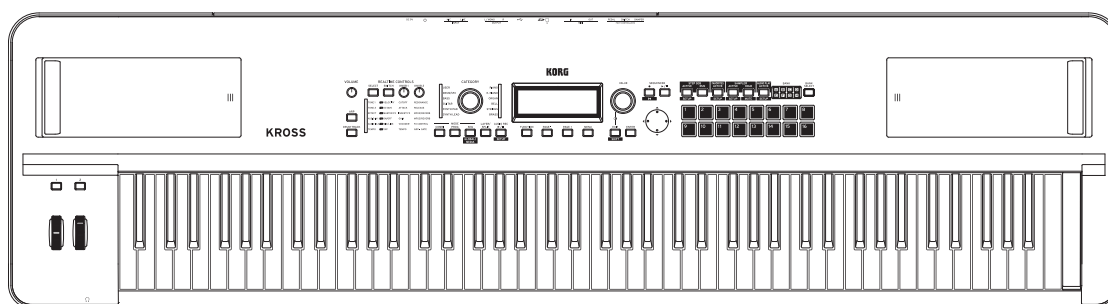

KROSS

SYNTHESIZER WORKSTATION

Voice Name List

KORG

EFGSJ 2

Table of Contents

Programs.....	3	27(INT): Percussion Kit.....	49
Category: PIANO.....	3	28(INT): Orchestra&Ethno Kit.....	50
Category: E.PIANO.....	4	29(INT): BD&SD Catalog 1.....	52
Category: ORGAN.....	5	30(INT): BD&SD Catalog 2.....	53
Category: BELL.....	6	31(INT): Cymbal Catalog.....	54
Category: STRINGS.....	7	32(INT): Rock Kit 1 Mono.....	55
Category: BRASS.....	8	33(INT): Jazz Kit Mono.....	56
Category: SYNTH LEAD.....	9	34(INT): Wild Kit.....	57
Category: SYNTH PAD.....	10	35(INT): Breakin' Kit.....	58
Category: GUITAR.....	11	36(INT): R'n'B Kit.....	59
Category: BASS.....	12	37(INT): Trapper Kit.....	60
Category: DRUM/SFX.....	13	38(INT): Bigroom Kit.....	61
Combinations.....	15	39(INT): Tropical Kit.....	62
Category: PIANO.....	15	40(INT): JazzyHop Kit.....	63
Category: E.PIANO.....	15	41(INT): Japanese Catalog.....	64
Category: ORGAN.....	15	GM Drum Kits.....	65
Category: BELL.....	16	58(GM): STANDARD.....	65
Category: STRINGS.....	16	59(GM): ROOM.....	66
Category: BRASS.....	16	60(GM): POWER.....	67
Category: SYNTH LEAD.....	17	61(GM): ELECTRONIC.....	68
Category: SYNTH PAD.....	17	62(GM): ANALOG.....	69
Category: GUITAR.....	18	63(GM): JAZZ.....	70
Category: BASS.....	18	64(GM): BRUSH.....	71
Category: DRUM/SFX.....	19	65(GM): ORCHESTRA.....	72
Favorites.....	20	66(GM): SFX.....	73
FAVORITES- A.....	20	Preset Arpeggio Patterns/User Arpeggio Patterns 74	
FAVORITES- B.....	20	Drum Track Patterns/Pattern Presets.....	79
FAVORITES- C.....	20	Template songs.....	82
FAVORITES- D.....	20	P00: Pop.....	82
Drum Kits.....	21	P01: Rock.....	82
00(INT): Basic Kit 1.....	21	P02: Jazz.....	82
01(INT): Basic Kit 2.....	22	P03: Latin.....	83
02(INT): Rock Kit 1.....	23	P04: Reggae.....	83
03(INT): Rock Kit 2.....	24	P05: Country.....	83
04(INT): Power Kit 1.....	25	P06: Unplugged.....	84
05(INT): Power Kit 2.....	26	P07: Euro Trad.....	84
06(INT): Jazz Kit.....	28	P08: Orchestral.....	84
07(INT): Jazz/Brush Kit.....	29	P09: Hip Hop.....	85
08(INT): Nu R&B Kit.....	30	P10: R&B.....	85
09(INT): R&B Kit.....	31	P11: Tech/Dance.....	85
10(INT): Urban Hip Hop Kit.....	32	P12: House.....	86
11(INT): Hip Hop Kit 1.....	33	P13: D'n'B.....	86
12(INT): Hip Hop Kit 2.....	34	P14: Electronica.....	86
13(INT): Tricky Kit.....	35	P15: Chill Out.....	87
14(INT): Drum'n'Bass Kit.....	36	Multisamples Mono (*: Stereo).....	88
15(INT): Breaks Kit.....	37	Drumsamples Mono (*: Stereo).....	90
16(INT): Dubstep Kit.....	38	Pad Sample.....	94
17(INT): Moombahton Kit.....	39	Bank A.....	94
18(INT): Nu EDM Kit.....	40	Demo Songs.....	95
19(INT): Electro/Dance Kit.....	41		
20(INT): House Kit.....	42		
21(INT): Tekno Klub Kit.....	43		
22(INT): Minimal Kit.....	44		
23(INT): Nica/Glitch Kit.....	45		
24(INT): Analog Kit.....	46		
25(INT): Mad Analog Kit.....	47		
26(INT): Human Beat Box Kit.....	48